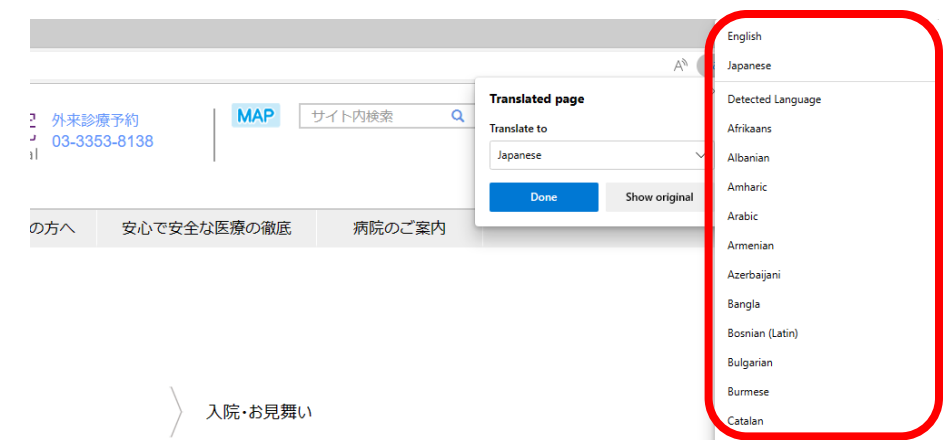

4. Please select your favorite language.

※ Images cannot be translated.

How to Translate

1. Please right click on our website and select **browser translation**.

2. Inside the address bar, you'll briefly see the status showing that the page has been translated.

3. If you select icon ああ in the address bar, the menu that appears also shows the status.

4. Please select your favorite language.

※ Images cannot be translated.