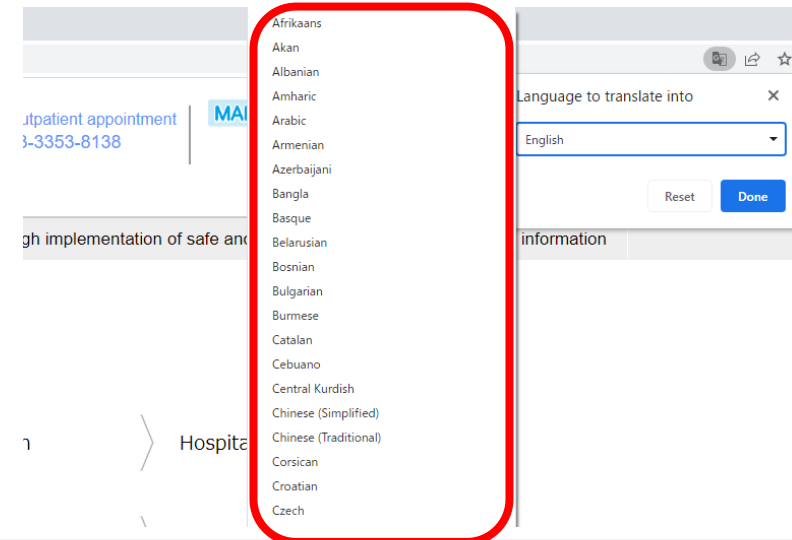

How to Translate

1. Please right click on our website and select **browser translation**.

2. You can also select another languages. Please select the icon " : "

3. Please select **choose another language**.

4. Please select your favorite language.

※ Images cannot be translated.

How to Translate

1. Please right click on our website and select **browser translation**.

2. Inside the address bar, you'll briefly see the status showing that the page has been translated.

3. If you select icon ああ in the address bar, the menu that appears also shows the status.

4. Please select your favorite language.

※ Images cannot be translated.